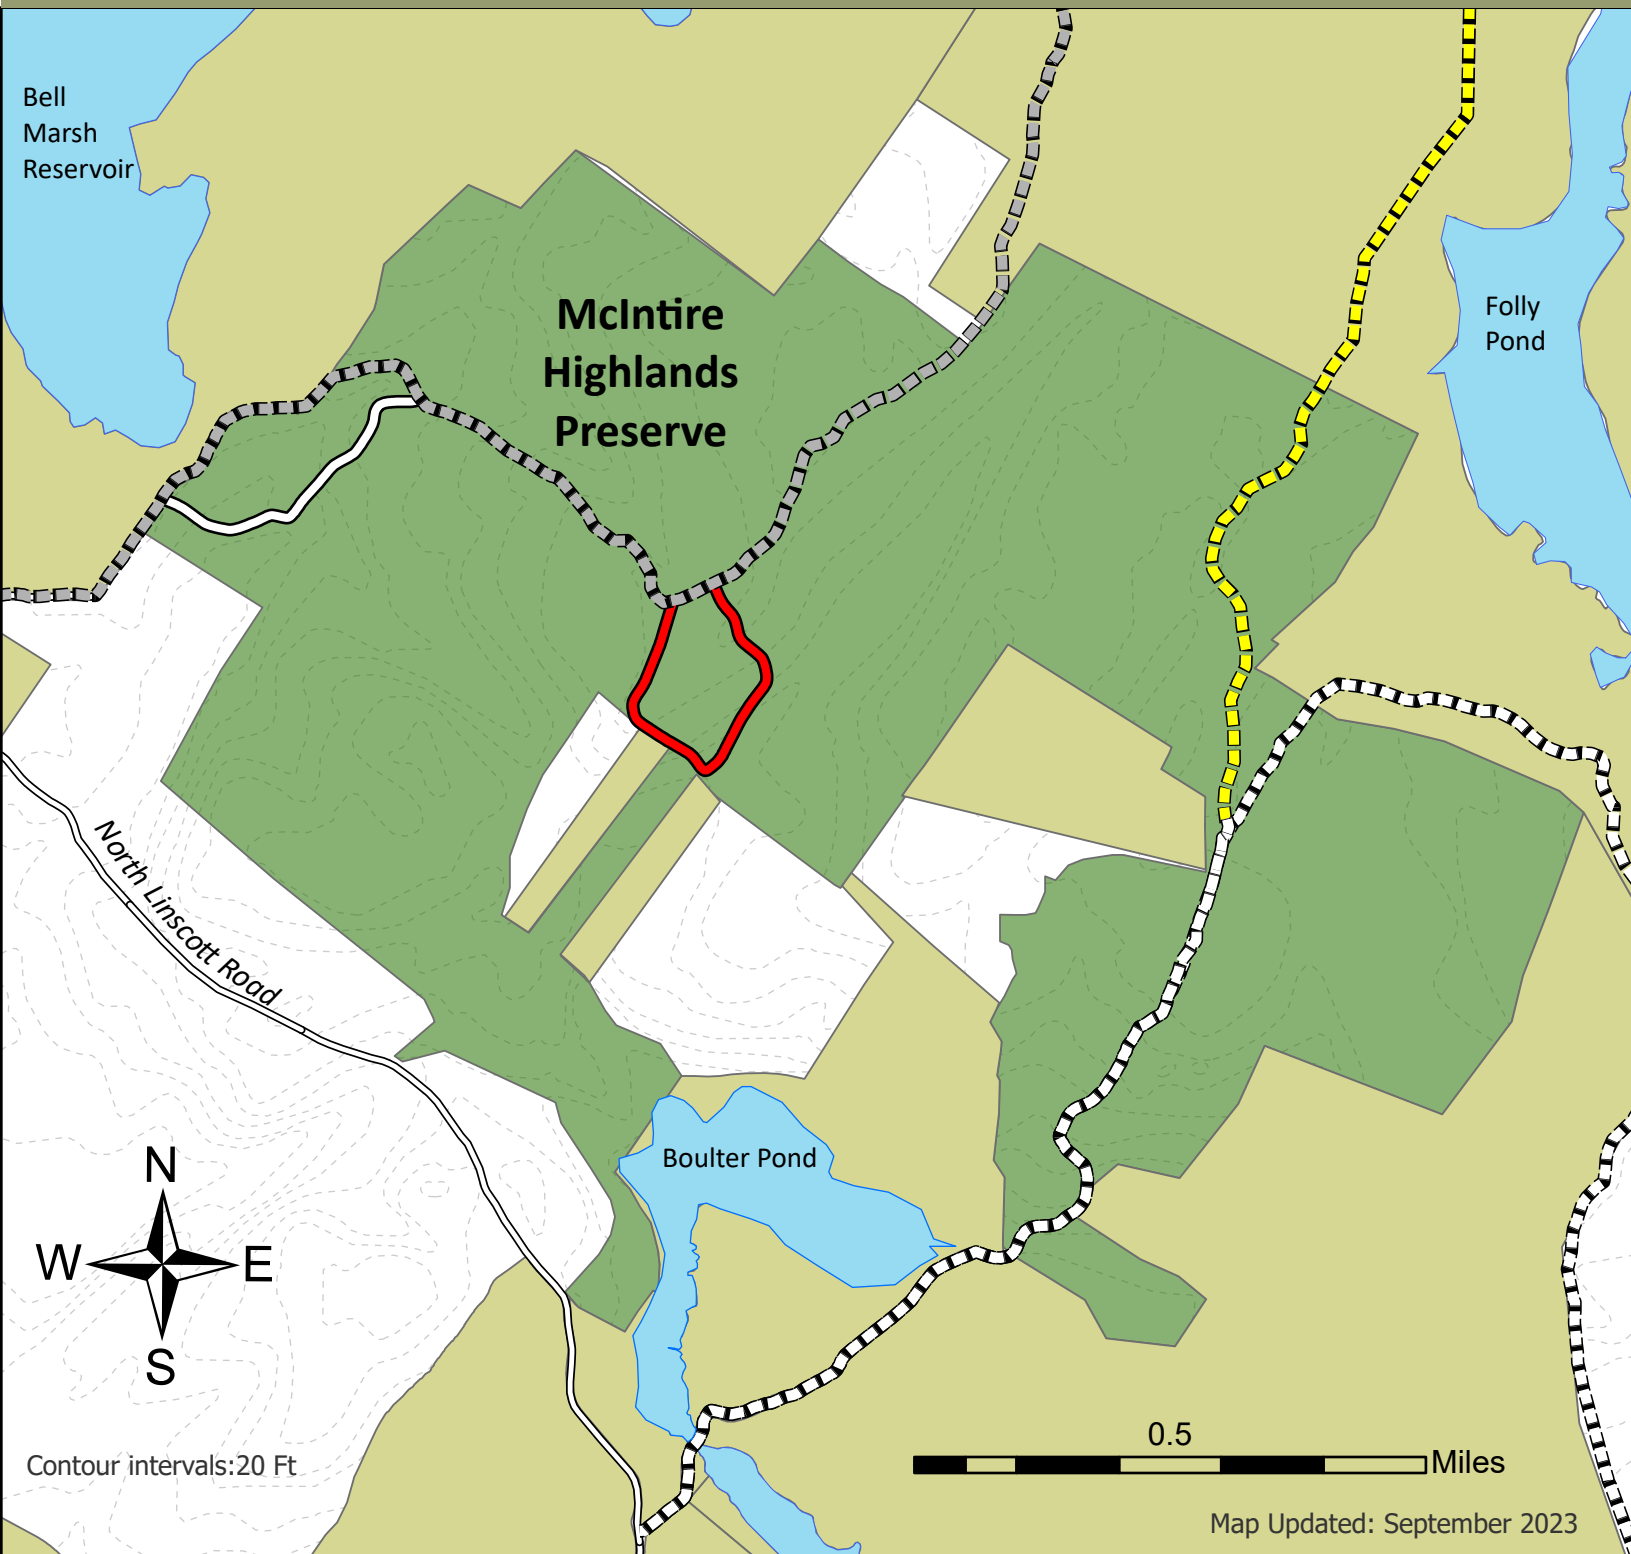

McIntire Highlands Preserve Trail Map

Map Updated: September 2023

Preserve Acreage: 458 Acres

- YLT Spur Trail (0.43 miles)
- YLT Tall Tree Trail (0.3 miles)
- - - KWD Silver Trail (2.88 miles)
- - - KWD White Trail (3.54 miles)
- - - KWD Yellow Trail (2.51 miles)

- McIntire Highlands Preserve Boundary
- Other Conservation Lands
- * Parking is currently unavailable*

**McIntire Highlands Preserve Address:
44 Linscott Rd, York, ME**

**Owned and Managed by
York Land Trust**